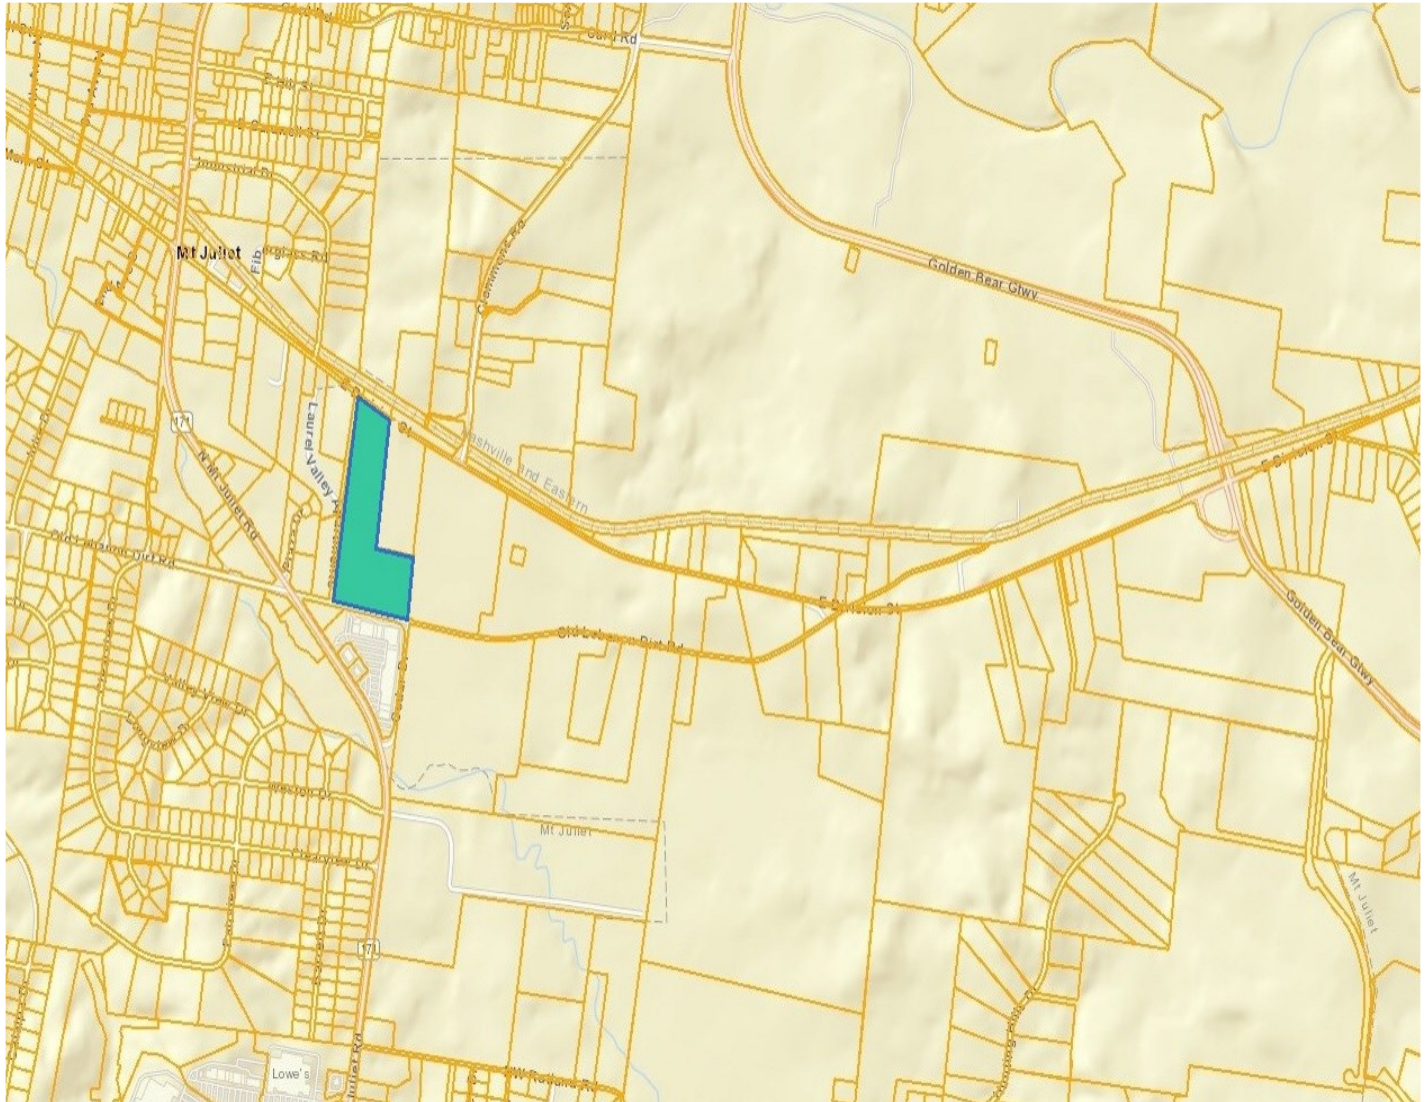

21.82 AC PRIME DEVELOPMENT LAND IN MT JULIET

E. Division St & Old Lebanon Dirt Rd | Mt Juliet, TN 37122

PROPERTY HIGHLIGHTS

- 21.82 +/- AC adjacent to future home of The Wilson County Campus of Volunteer State Community College
- All Utilities at Site, Topo Level with 361' RF on E. Division St. and 845' RF on Old Lebanon Dirt Rd with Music City Rail Access
- Located 1.5 +/- miles from Amazon's 3.6 Million SF Fulfillment Center with 1000 employees to start and will hire up to 3000
- Access from North Mt Juliet Road via 2 signalized intersections or the New Golden Bear Gateway
- Walking distance to Mt. Juliet Town Center & downtown Mt. Juliet's mixed use retail, medical & offices
- Easy access to / from I-40, via exit 226B
- Wilson County land use plan: Mixed Use
- Tax map parcel 077 parcel 001.01

DRIVING FROM NASHVILLE:

I-40 Eastbound to Exit 226B. Continue on North Mt Juliet Rd approx. 1.5 miles to traffic light with East Division Street and turn right. Property is 0.45 mile on your right.

[Google Map Link](#)

© 2021 Anderson Commercial Brokerage

TAX MAP #077 001.01

EAST DIVISION ST AND OLD LEBANON DIRT RD | MT JULIET, TN 37122

Note: Map for representation purposes only and not an official government record. ALTA survey recommended.