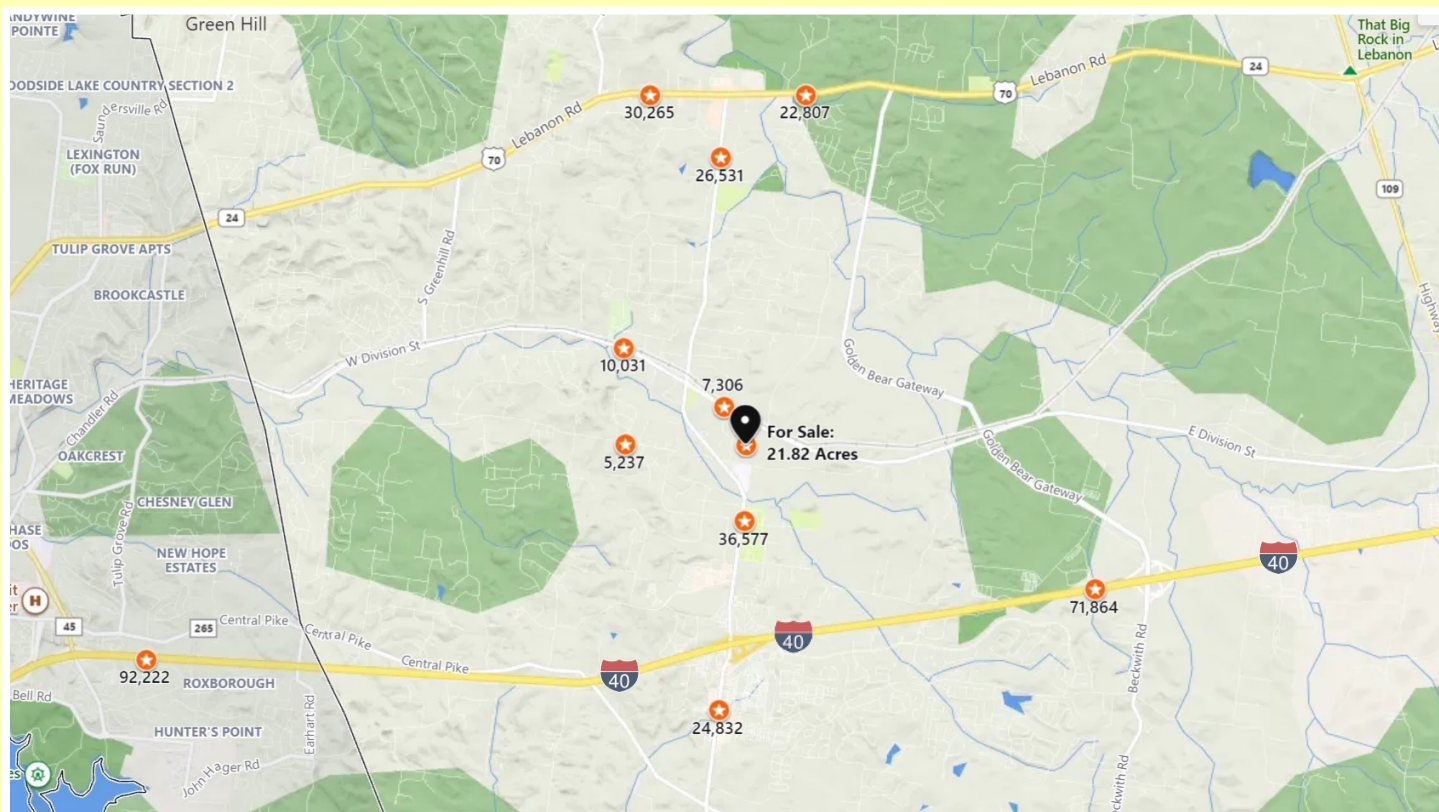

21.82 AC PRIME DEVELOPMENT LAND IN MT JULIET

E. Division St & Old Lebanon Dirt Rd | Mt Juliet, TN 37122

PROPERTY HIGHLIGHTS

- 21.82 +/- AC adjacent to future home of The Wilson County Campus of Volunteer State Community College
- All Utilities at Site, Topo Level with 361' RF on E. Division St. and 845' RF on Old Lebanon Dirt Rd with Music City Rail Access
- Located 1.5 +/- miles from Amazon's 3.6 Million SF Fulfillment Center with 1000 employees to start and will hire up to 3000
- Access from North Mt Juliet Road via 2 signalized intersections or the New Golden Bear Gateway
- Walking distance to Mt. Juliet Town Center & downtown Mt. Juliet's mixed use retail, medical & offices
- Easy access to / from I-40, via exit 226B
- Wilson County land use plan: Mixed Use
- Tax map parcel 077 parcel 001.01

SELECT AVERAGE DAILY TRAFFIC COUNTS - MT JULIET, TN

EAST DIVISION ST AND OLD LEBANON DIRT RD | MT JULIET, TN 37122

Traffic Counts

| Counting Sta # | #AVD | Main Road | Cross Street | Date of Sample |
|--------------------------|--------|-----------------------|---|----------------|
| 014 | 26,531 | North Mt. Juliet Road | Creekwood Drive | 2021 |
| 015 | 10,031 | West Division Street | East Main Street | 2021 |
| 016 | 7,306 | East Division Street | Industrial Drive | 2021 |
| 017 | 24,832 | South Mt. Juliet Road | Providence Parkway | 2021 |
| 089 | 36,577 | North Mt. Juliet Road | Clearview Drive | 2021 |
| 108 | 22,807 | Lebanon Road | East of N. Mt. Juliet Rd @Park Glen Drive | 2021 |
| 109 | 30,265 | Lebanon Road | West of N. Juliet Road @W Sunset Dr/Morningside Dr | 2021 |
| 169 | 5,237 | Old Lebanon Dirt Road | Jackson Trail | 2021 |
| Interstate 40 AVD | | | | |
| 198 | 92,222 | I-40 Eastbound | West of New Hope Road @OHB/New Hope Road | 2020 |
| 034 | 71,864 | I-40 Eastbound | West of Golden Bear Gateway | 2020 |