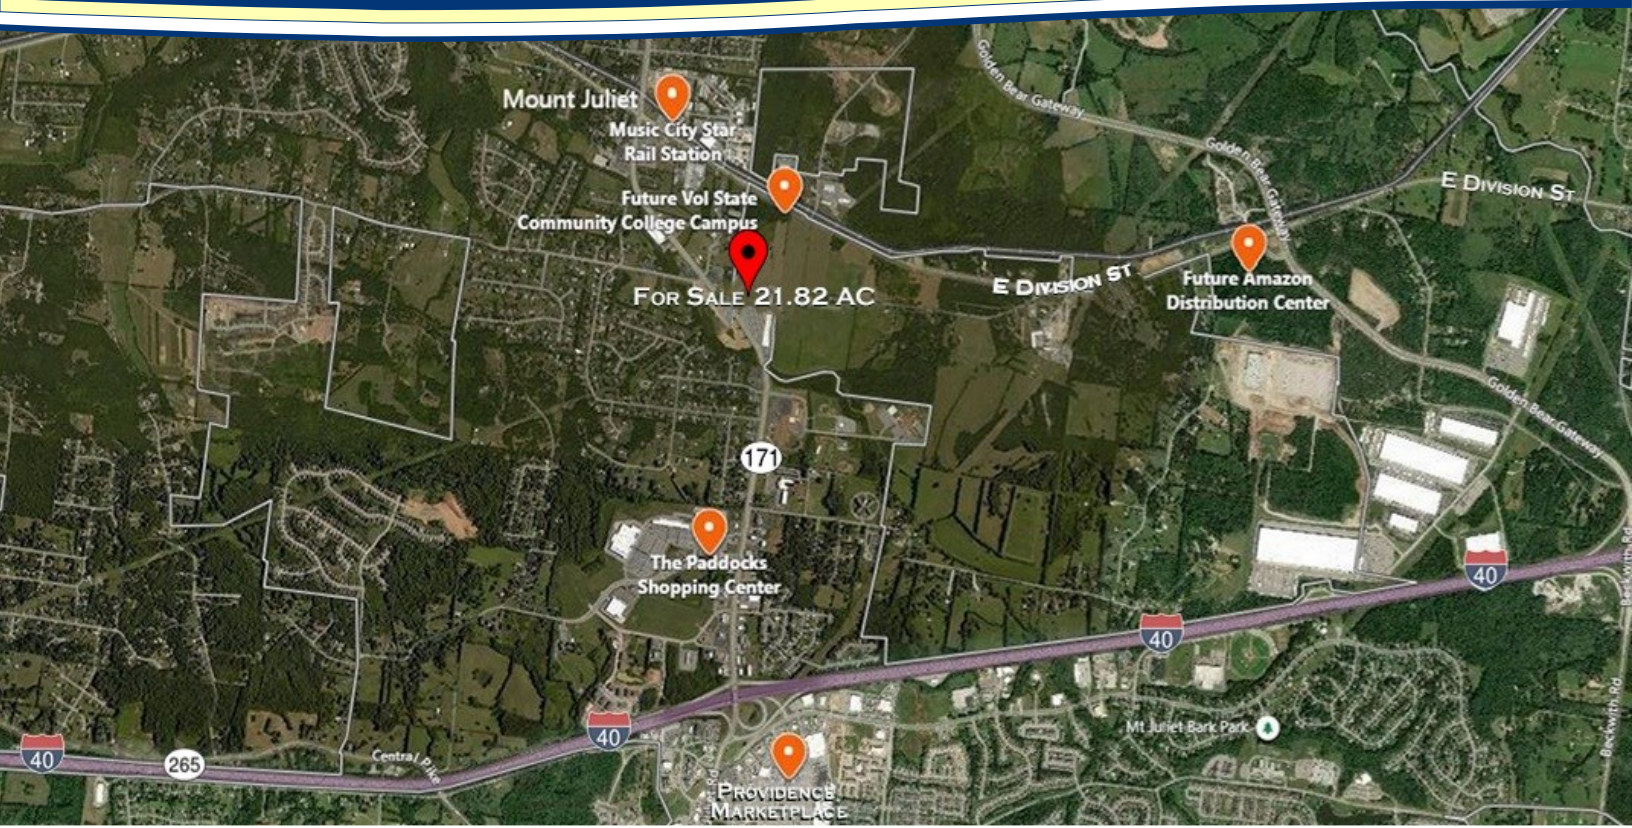

21.82 AC PRIME DEVELOPMENT LAND IN MT JULIET

E. Division St & Old Lebanon Dirt Rd | Mt Juliet, TN 37122

PROPERTY HIGHLIGHTS

- 21.82 +/- AC adjacent to future home of The Wilson County Campus of Volunteer State Community College
- All Utilities at Site, Topo Level with 361' RF on E. Division St. and 845' RF on Old Lebanon Dirt Rd with Music City Rail Access
- Located 1.5 +/- miles from Amazon's 3.6 Million SF Fulfillment Center with 1000 employees to start and will hire up to 3000
- Access from North Mt Juliet Road via 2 signalized intersections or the New Golden Bear Gateway
- Walking distance to Mt. Juliet Town Center & downtown Mt. Juliet's mixed use retail, medical & offices
- Easy access to / from I-40, via exit 226B
- Wilson County land use plan: Mixed Use
- Tax map parcel 077 parcel 001.01

DRIVING FROM NASHVILLE:

I-40 Eastbound to Exit 226B. Continue on North Mt Juliet Rd approx. 1.5 miles to traffic light with East Division Street and turn right. Property is 0.45 mile on your right.

[Google Map Link](#)

SAMPLE AREA BUSINESS - GOOGLE MAPS

EAST DIVISION ST AND OLD LEBANON DIRT RD | MT JULIET, TN 37122